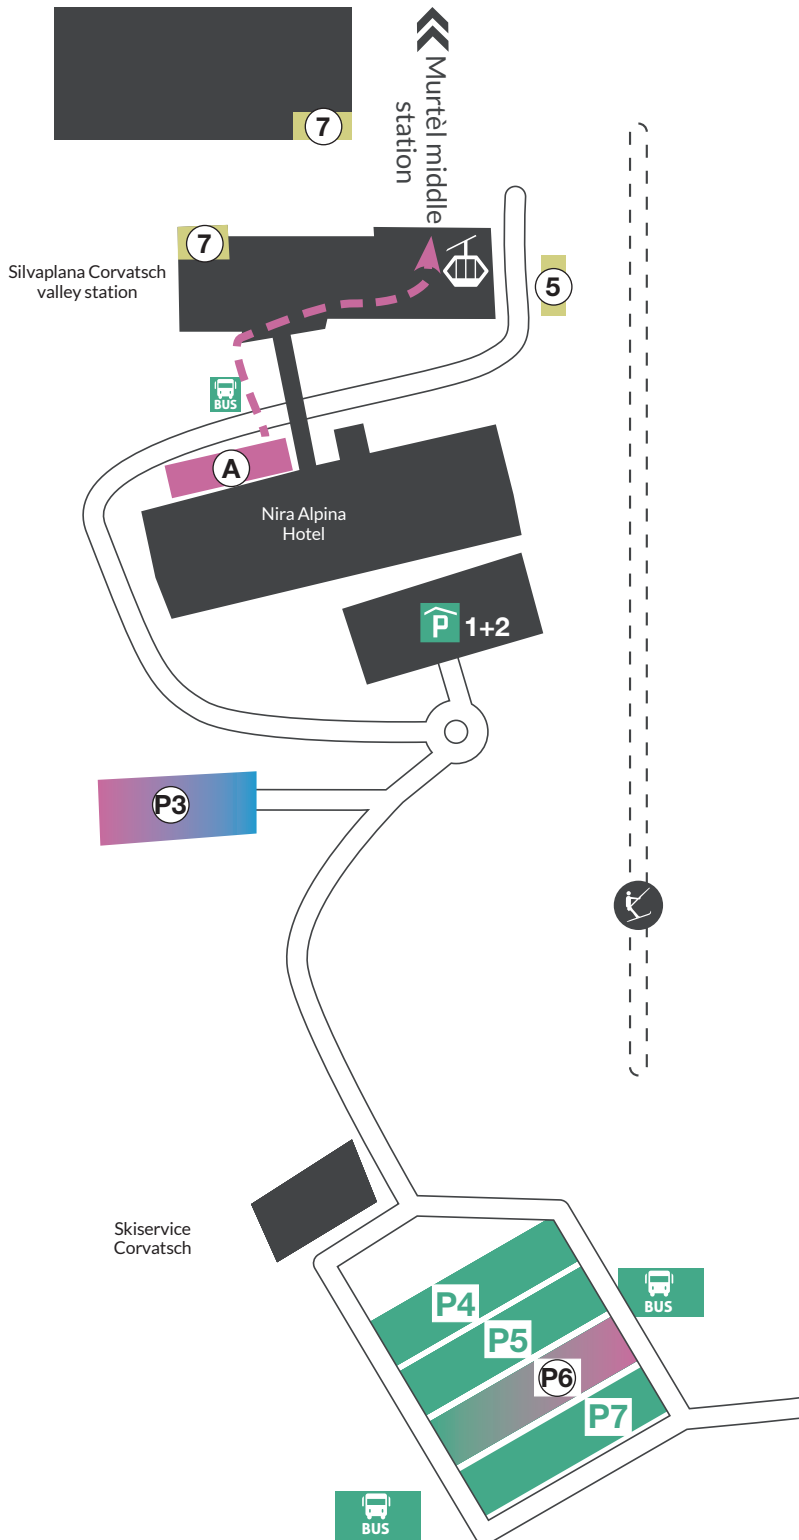

Silvaplana valley station

- (A)** Drop-off zone athletes
- (5)** TV Radio Area
- (7)** Timing / Data access (judges)
- (P3)** Parking: CHF 7/day
Monday - Friday: teams
Saturday/Sunday: VIPs
- (P6)** Parking: free
Saturday/Sunday: teams
- Cable car Silvaplana - Murtèl (Corvatsch)
Please use the public entrance
- Ski lift Cristins (ski pass valid)
- Public bus (Engadin bus)

- Team area
- Public area
- Premium guests
- Staff/Media